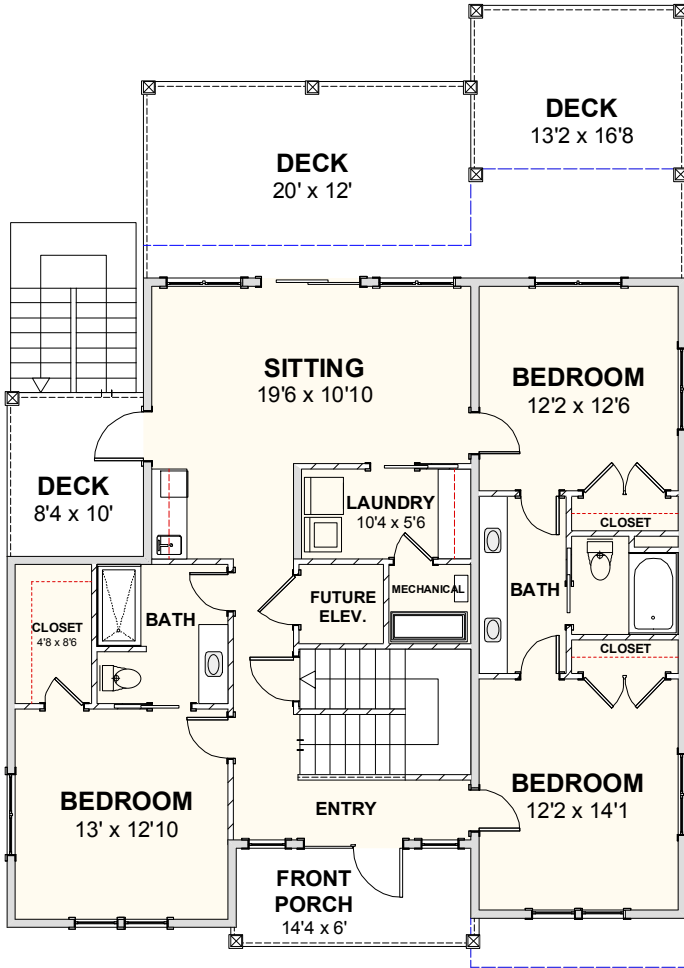

CAROLINA BLUEWATER CONSTRUCTION

BUILDING TOMORROW WITH AFFORDABLE QUALITY HOMES

910-575-7100

6934-9 BEACH DR SW, OCEAN ISLE BEACH, NC 28469

BEACH HOME 209

3,021 SQ FT | 5 BEDROOMS | 4 BATHS—1 HALF BATH | 1,213 SQ FT DECKS

WWW.CAROLINABLUEWATERCONSTRUCTION.COM

BEACH HOME 209

3,021 SQ FT | 5 BEDROOMS | 4 BATHS—1 HALF BATH | 1,213 SQ FT DECKS

41'-6" x 58'-9"

1ST FLOOR - FLOOR PLAN

2ND FLOOR - FLOOR PLAN

CROWS NEST - FLOOR PLAN

**CAROLINA
BLUEWATER
CONSTRUCTION**