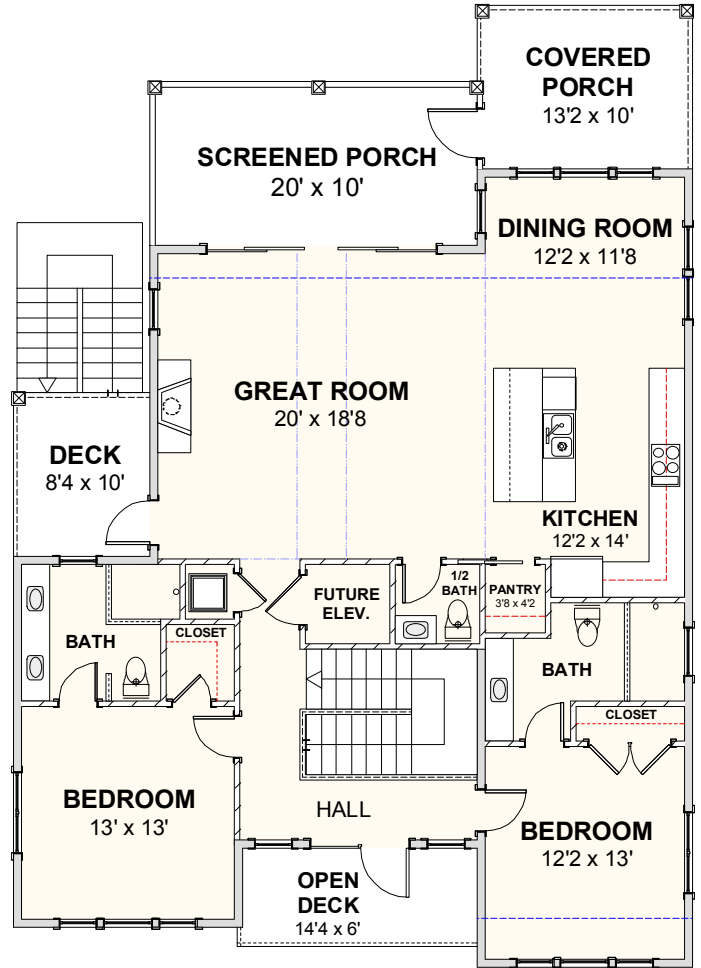

CAROLINA BLUEWATER CONSTRUCTION

BUILDING TOMORROW WITH AFFORDABLE QUALITY HOMES

910-575-7100

6934-9 BEACH DR SW, OCEAN ISLE BEACH, NC 28469

BEACH HOME 209

3,021 SQ FT | 5 BEDROOMS | 4 BATHS—1 HALF BATH | 1,213 SQ FT DECKS

WWW.CAROLINABLUEWATERCONSTRUCTION.COM

BEACH HOME 209

3,021 SQ FT | 5 BEDROOMS | 4 BATHS—1 HALF BATH | 1,213 SQ FT DECKS

41'-6" x 58'-9"

1ST FLOOR - FLOOR PLAN

2ND FLOOR - FLOOR PLAN

CROWS NEST - FLOOR PLAN

**CAROLINA
BLUEWATER
CONSTRUCTION**